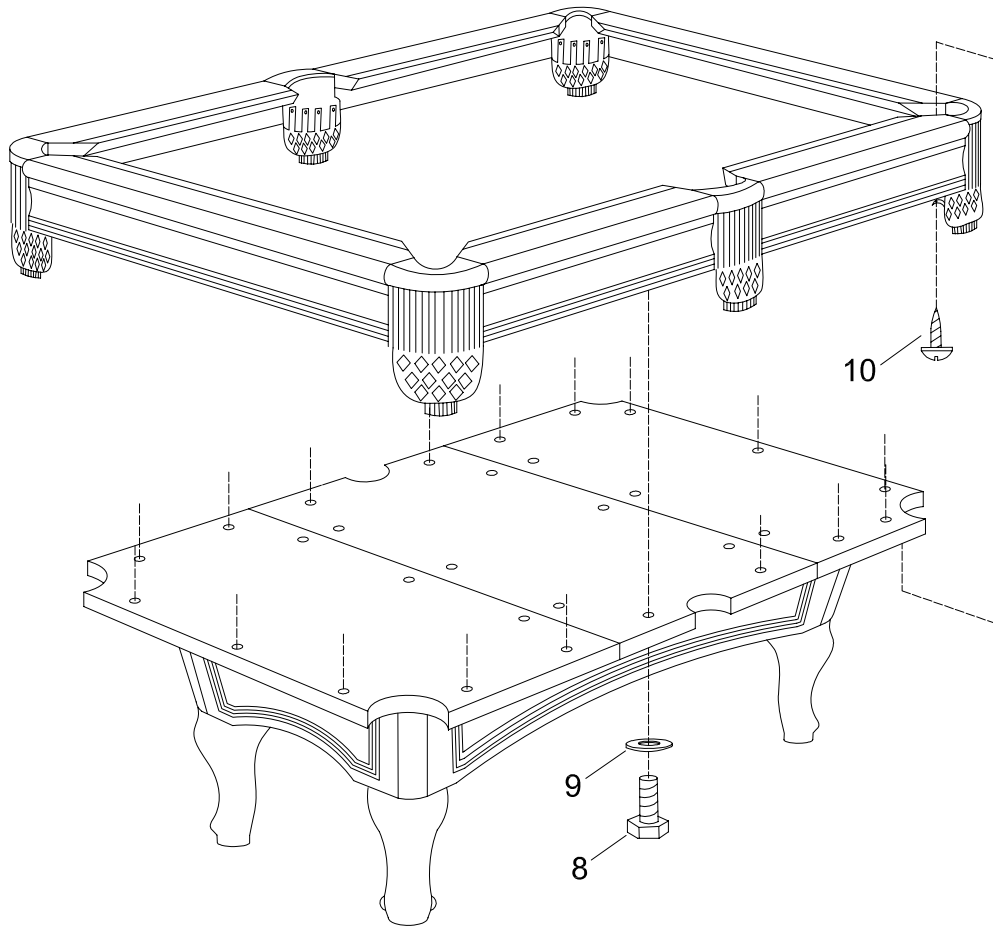

BILLIARD TABLE

ITEM NO:9200.108

PART LIST

<p>#1</p>  <p>3/8"X1-1/4" bolt 8 pieces</p>	<p>#2</p>  <p>3/8" washer 8 pieces</p>	<p>#3</p>  <p>#8X1" screw 8 pieces</p>	<p>#4</p>  <p>#12X2-1/2" screw 12 pieces</p>
<p>#5</p>  <p>5/16"X1-1/8" bolt 12 pieces</p>	<p>#6</p>  <p>5/16" spring washer 12 pieces</p>	<p>#7</p>  <p>5/16" washer 12 pieces</p>	<p>#8</p>  <p>5/16"X1-3/4" bolt 18 pieces</p>
<p>#9</p>  <p>5/16"X35mm washer 18 pieces</p>	<p>#10</p>  <p>T4X1/2" screw 28 pieces</p>	<p>#11</p>  <p>wrench 1 pieces</p>	

STEP 1:

STEP 2:

STEP 3:

STEP 4:

STEP 5:

STEP 6: