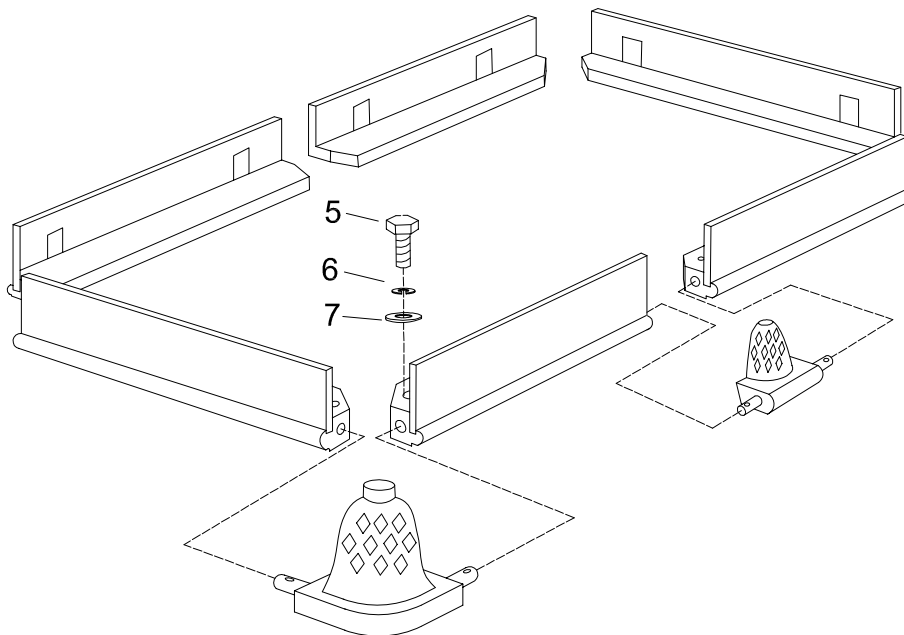

BILLIARD TABLE

ITEM NO:9200.108

PART LIST

<p>#1</p>  <p>3/8"X1-1/4" bolt 8 pieces</p>	<p>#2</p>  <p>3/8" washer 8 pieces</p>	<p>#3</p>  <p>#8X1" screw 8 pieces</p>	<p>#4</p>  <p>#12X2-1/2" screw 12 pieces</p>
<p>#5</p>  <p>5/16"X1-1/8" bolt 12 pieces</p>	<p>#6</p>  <p>5/16" spring washer 12 pieces</p>	<p>#7</p>  <p>5/16" washer 12 pieces</p>	<p>#8</p>  <p>5/16"X1-3/4" bolt 18 pieces</p>
<p>#9</p>  <p>5/16"X35mm washer 18 pieces</p>	<p>#10</p>  <p>T4X1/2" screw 28 pieces</p>	<p>#11</p>  <p>wrench 1 pieces</p>	

STEP 1:

STEP 2:

STEP 3:

STEP 4:

STEP 5:

STEP 6: