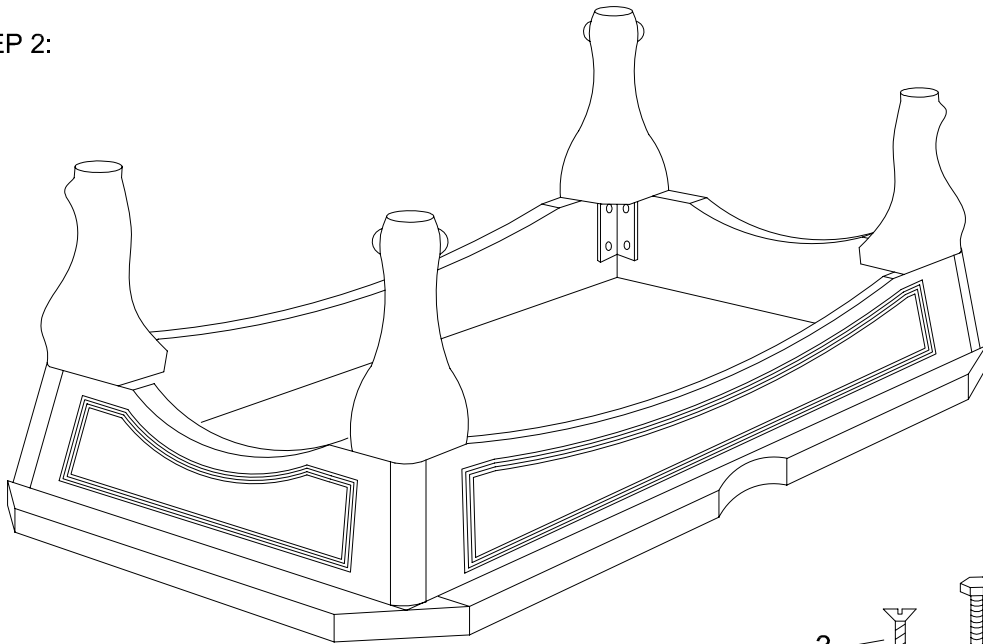

BILLIARD TABLE

ITEM NO:9200.108

PART LIST

<p>#1</p>  <p>3/8"X1-1/4" bolt 8 pieces</p>	<p>#2</p>  <p>3/8" washer 8 pieces</p>	<p>#3</p>  <p>#8X1" screw 8 pieces</p>	<p>#4</p>  <p>#12X2-1/2" screw 12 pieces</p>
<p>#5</p>  <p>5/16"X1-1/8" bolt 12 pieces</p>	<p>#6</p>  <p>5/16" spring washer 12 pieces</p>	<p>#7</p>  <p>5/16" washer 12 pieces</p>	<p>#8</p>  <p>5/16"X1-3/4" bolt 18 pieces</p>
<p>#9</p>  <p>5/16"X35mm washer 18 pieces</p>	<p>#10</p>  <p>T4X1/2" screw 28 pieces</p>	<p>#11</p>  <p>wrench 1 pieces</p>	

STEP 1:

STEP 2:

STEP 3:

STEP 4:

STEP 5:

STEP 6: