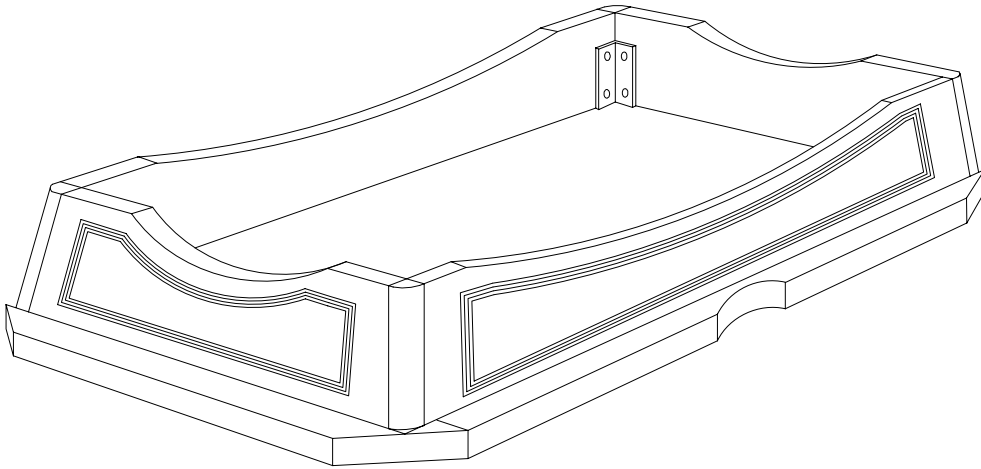

BILLIARD TABLE

ITEM NO:9200.108

PART LIST

<p>#1</p>  <p>3/8"X1-1/4" bolt 8 pieces</p>	<p>#2</p>  <p>3/8" washer 8 pieces</p>	<p>#3</p>  <p>#8X1" screw 8 pieces</p>	<p>#4</p>  <p>#12X2-1/2" screw 12 pieces</p>
<p>#5</p>  <p>5/16"X1-1/8" bolt 12 pieces</p>	<p>#6</p>  <p>5/16" spring washer 12 pieces</p>	<p>#7</p>  <p>5/16" washer 12 pieces</p>	<p>#8</p>  <p>5/16"X1-3/4" bolt 18 pieces</p>
<p>#9</p>  <p>5/16"X35mm washer 18 pieces</p>	<p>#10</p>  <p>T4X1/2" screw 28 pieces</p>	<p>#11</p>  <p>wrench 1 pieces</p>	

STEP 1:

STEP 2:

STEP 3:

STEP 4:

STEP 5:

STEP 6: